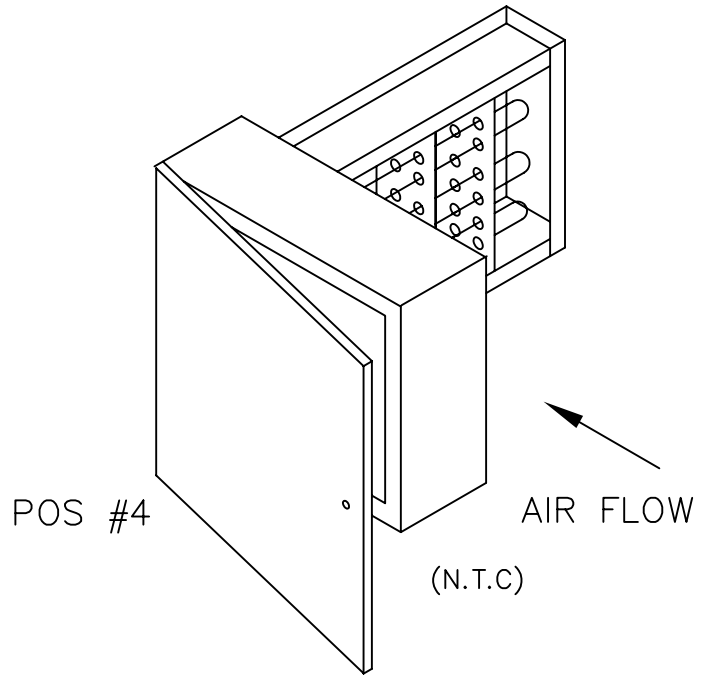

FRONT VIEW

SIDE VIEW

TOP VIEW

WARREN TECHNOLOGY INC.

Aprv: D.GREENOUGH

Dwg: DEC. 24, 2003

Date: RUP\EC\EC12 VIEW

MODEL NO. EC-12
 20 KW, 208/3
 16"W X 18"H DUCT
 2 STEPS
 WARREN #WEC12RP2003