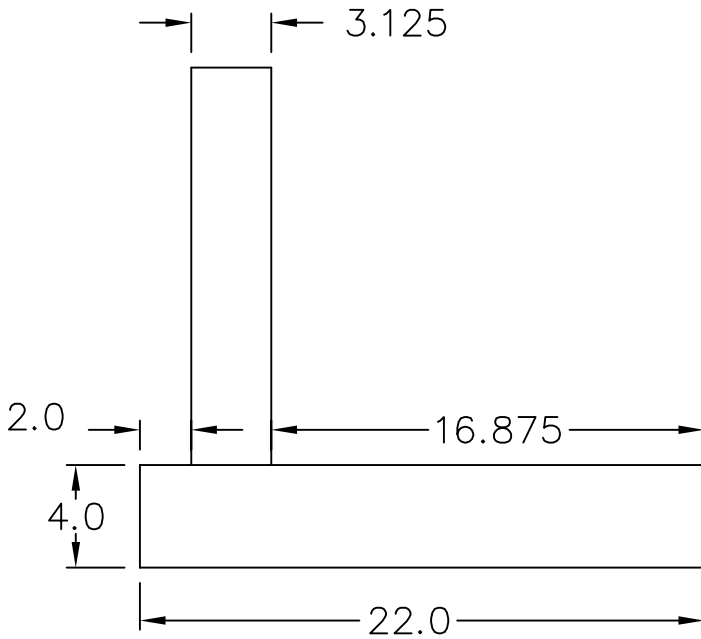

FRONT VIEW

SIDE VIEW

TOP VIEW

WARREN TECHNOLOGY INC.

Aprv: D.GREENOUGH

Dwg: DEC. 24, 2003

Date: RUP\EC\EC12 VIEW

MODEL NO. EC-12
 20 KW, 208/3
 16"W X 18"H DUCT
 2 STEPS
 WARREN #WEC12RP2003