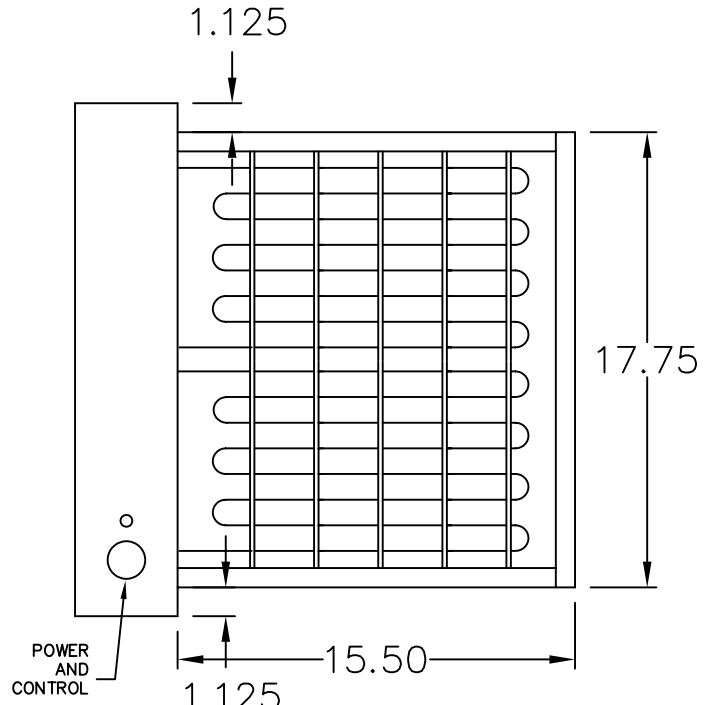

FRONT VIEW

SIDE VIEW

TOP VIEW

WARREN TECHNOLOGY INC.

Aprv: D.GREENOUGH

Dwg: DEC. 24, 2003

Date: RUP\EC\EC12 VIEW

MODEL NO. EC-12
 20 KW, 208/3
 16"W X 18"H DUCT
 2 STEPS
 WARREN #WEC12RP2003